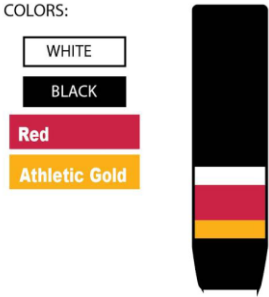

OT Home Sock