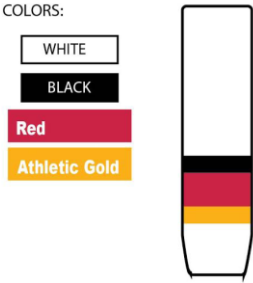

Bauer Flex Jacket

Bauer Flex Pants

Bauer Flex Bubble Jacket

Bauer Flex Fleece Jacket

OT Home Jersey

 DESIGN PROOF	Job Name: Triad Storm		
	Design No: TS-HKY-BLK-15-1		
	Pattern:		

JERSEY COLORS: WHITE BLACK Yellow Red

JERSEY FRONT LOGO

SHOULDER LOGO

ART SHOWN 10% SCALE ON XL

OT Away Jersey

 DESIGN PROOF	Job Name: Triad Storm		
	Design No: TS-HKY-BLK-15-1		
	Pattern:		

JERSEY COLORS: WHITE BLACK Yellow Red

JERSEY FRONT LOGO

SHOULDER LOGO

ART SHOWN 10% SCALE ON XL

OT Home Sock

OT Away Sock

ProGuard Senior Bag

ProGuard Junior/Coach Bag

THA Storm Hoodie and Hat